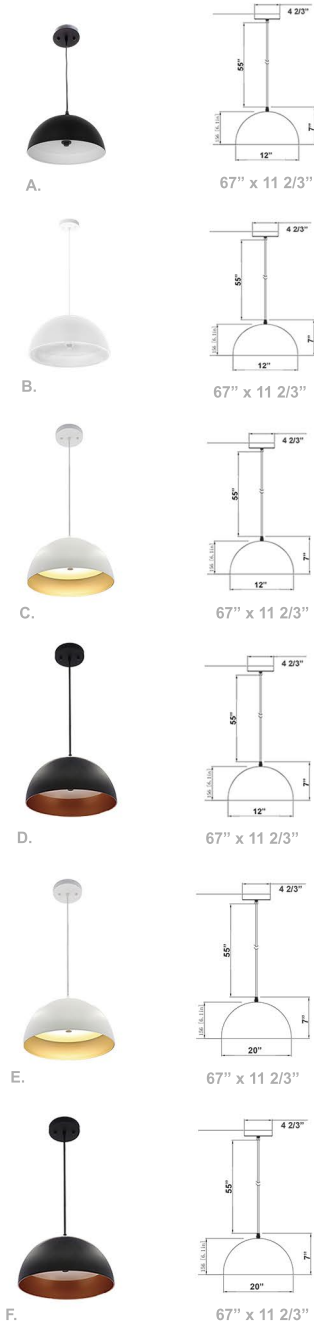

12" / 20" Integrated Modern Dome Pendant Lights

Wattage

25W / 40W

Voltage Input

120V AC
50Hz / 60Hz

Efficacy

52 LPW

Dimming

Dimmable Down to 5% Compatible with TRIAC and ELV Dimmers

Finish

Spun Steel Housing
Black / White / White & Silver / Black & Gold Finish

Color Temperatures

Beam Angles

Features

Catalog No.	Fig.	Catalog No.	Fig.
LCFD-MCT5-BK	A.	LCFD-MCT5-BG	D.
LCFD-MCT5-WH	B.	LCFD-20-MCT5-WS	E.
LCFD-MCT5-WS	C.	LCFD-20-MCT5-BG	F.